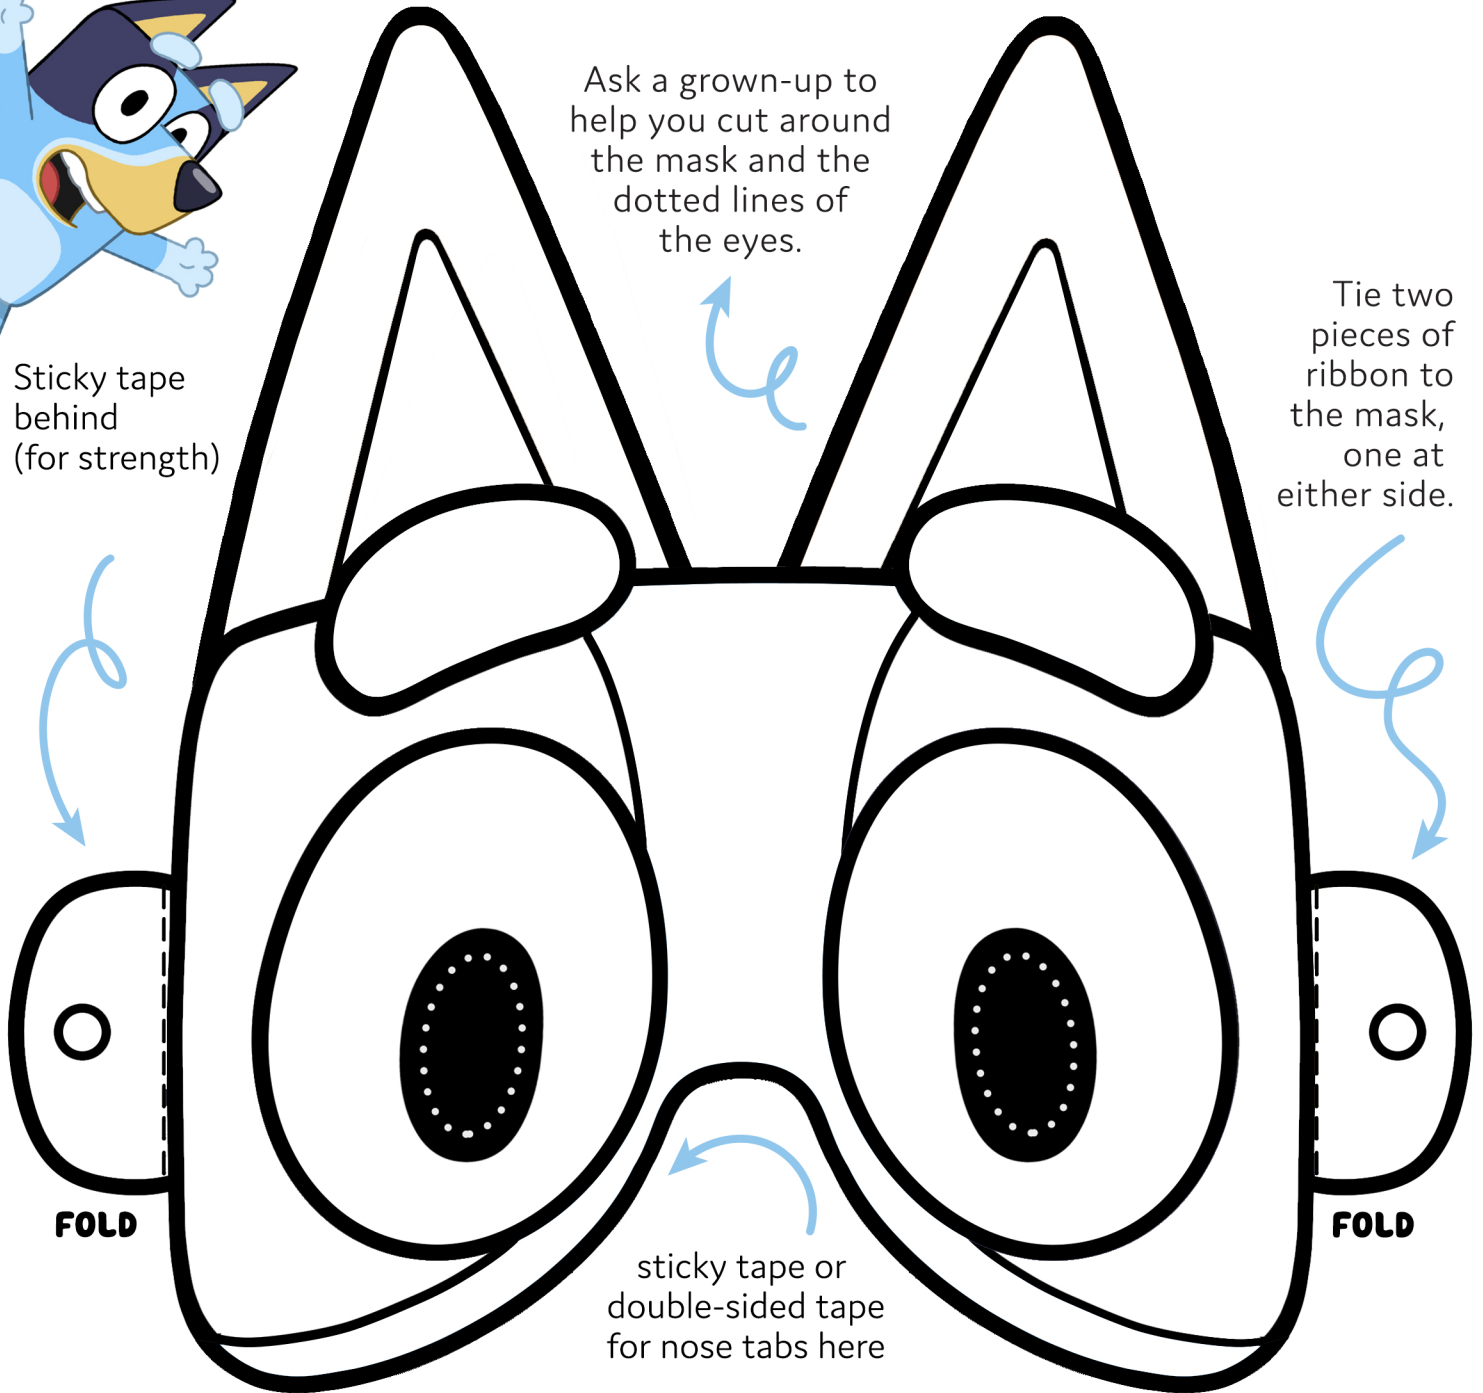

BLUEY

BLUEY PAPER MASK

just colour in and play

Sticky tape behind
(for strength)

Ask a grown-up to
help you cut around
the mask and the
dotted lines of
the eyes.

Tie two
pieces of
ribbon to
the mask,
one at
either side.

FOLD

FOLD

sticky tape or
double-sided tape
for nose tabs here

FOLD FOLD

FOLD FOLD

Sticky
tape

Sticky
tape

Discover more fun at www.bluey.tv